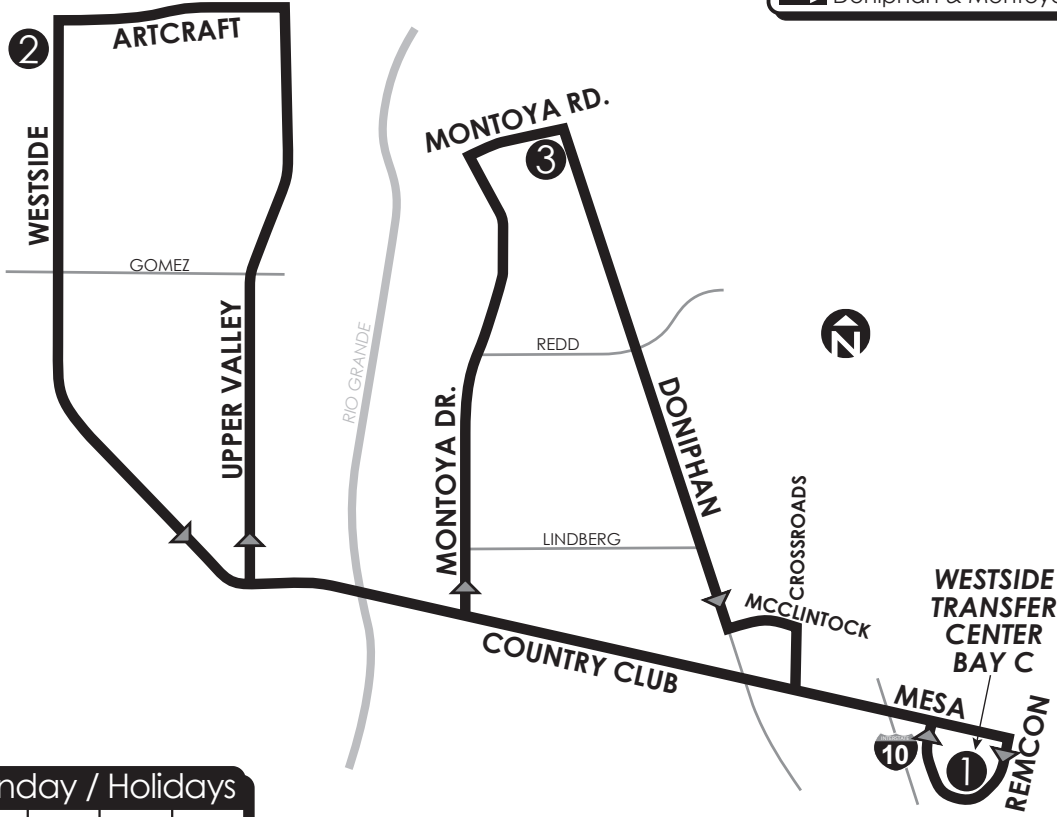

16 Upper Valley Circulator

Westside Transfer Center Bay C

CONNECTING POINTS TO ROUTES

- Westside Transfer Ctr (12,13,15,17,18,19,20)
- Mesa & Doniphan(12,17)
- Doniphan & Montoya (12)

LEGEND

- 1 Time Point
- Bus Route
- Route Direction

Monday - Friday

Westside Transfer Ctr	Westside at Artcraft	Montoya at Doniphan	Westside Transfer Ctr
1	2	3	1
6:20	6:45	7:04	7:20
7:25	7:50	8:09	8:25
8:30	8:55	9:14	9:30
9:35	10:00	10:19	10:35
10:40	11:05	11:24	11:40
11:45	12:10	12:29	12:45
12:50	1:15	1:34	1:50
1:55	2:20	2:39	2:55
3:00	3:25	3:44	4:00
4:05	4:30	4:49	5:05
5:10	5:35	5:54	6:10
6:15	6:40	6:59	7:15
7:20	7:45	8:04	8:20
8:25	8:50	9:09	9:25

Saturday

Westside Transfer Ctr	Westside at Artcraft	Montoya at Doniphan	Westside Transfer Ctr
1	2	3	1
6:45	7:10	7:25	7:40
7:45	8:10	8:25	8:40
8:45	9:10	9:25	9:40
9:45	10:10	10:25	10:40
10:45	11:10	11:25	11:40
11:45	12:10	12:25	12:40
12:45	1:10	1:25	1:40
1:45	2:10	2:25	2:40
2:45	3:10	3:25	3:40
3:45	4:10	4:25	4:40
4:45	5:10	5:25	5:40
5:45	6:10	6:25	6:40
6:45	7:10	7:25	7:40
7:45	8:10	8:25	8:40

Sunday / Holidays

Westside Transfer Ctr	Westside at Artcraft	Montoya at Doniphan	Westside Transfer Ctr
1	2	3	1
8:45	9:10	9:25	9:40
9:45	10:10	10:25	10:40
10:45	11:10	11:25	11:40
11:45	12:10	12:25	12:40
12:45	1:10	1:25	1:40
1:45	2:10	2:25	2:40
2:45	3:10	3:25	3:40
3:45	4:10	4:25	4:40
4:45	5:10	5:25	5:40
5:45	6:10	6:25	6:40