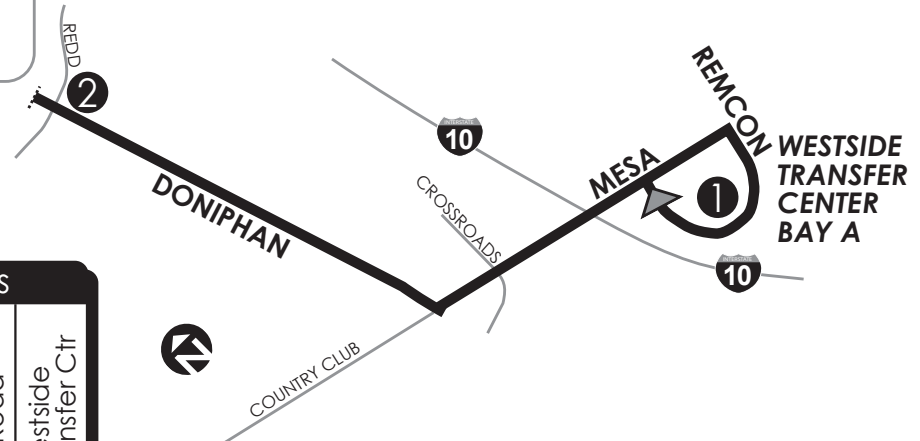

12 Doniphan Circulator

Westside Transfer Center Bay A to Doniphan & Borderland

CONNECTING POINTS TO ROUTES
 ■ Mesa & Doniphan (16,17, 20)
 ■ Westside Transfer Ctr (13,15,16,17,18,19,20)

Monday - Friday

Westside Transfer Ctr	Doniphan at Redd	Doniphan at Borderland	Doniphan at Redd	Westside Transfer Ctr
1	2	3	2	1
---	---	5:00	5:06	5:14
5:15	5:26	5:33	5:44	5:56
6:00	6:11	6:18	6:29	6:41
6:45	6:56	7:03	7:14	7:26
7:30	7:41	7:48	7:59	8:11
8:15	8:26	8:33	8:44	8:56
9:00	9:11	9:18	9:29	9:41
9:45	9:56	10:03	10:14	10:26
10:30	10:41	10:48	10:59	11:11
11:15	11:26	11:33	11:44	11:56
12:00	12:11	12:18	12:29	12:41
12:45	12:56	1:03	1:14	1:26
1:30	1:41	1:48	1:59	2:11
2:15	2:26	2:33	2:44	2:56
3:00	3:11	3:18	3:29	3:41
3:45	3:56	4:03	4:14	4:26
4:30	4:41	4:48	4:59	5:11
5:15	5:26	5:33	5:44	5:56
6:00	6:11	6:18	6:29	6:41
6:45	6:56	7:03	7:14	7:26
7:30	7:41	7:48	7:59	8:11
8:15	8:26	8:33	8:44	8:56
9:00	9:11	9:18	9:29	9:41
10:00	10:11	10:18	10:29	10:41
10:30	10:41	10:48	10:59	11:11
11:00	11:11	11:18	11:29	11:41

LEGEND

- 1 Time Point
- Bus Route
- Route Direction

12

Doniphan Circulator

Westside Transfer Center Bay A to Doniphan & Borderland

CONNECTING POINTS TO ROUTES
 ▶ Mesa & Doniphan (16,17, 20)
 ▶ Westside Transfer Ctr (13,15,16,17,18,19,20)

New Year's Holidays

Westside Transfer Ctr	Doniphan at Redd	Doniphan at Borderland	Doniphan at Redd	Westside Transfer Ctr
1	2	3	2	1
---	---	7:48	7:59	8:10
8:15	8:26	8:33	8:44	8:55
9:00	9:11	9:18	9:29	9:40
9:45	9:56	10:03	10:14	10:25
10:30	10:41	10:48	10:59	11:10
11:15	11:26	11:33	11:44	11:55
12:00	12:11	12:18	12:29	12:40
12:45	12:56	1:03	1:14	1:25
1:30	1:41	1:48	1:59	2:10
2:15	2:26	2:33	2:44	2:55
3:00	3:11	3:18	3:29	3:40
3:45	3:56	4:03	4:14	4:25
4:30	4:41	4:48	4:59	5:10
5:15	5:26	5:33	5:44	5:55
6:00	6:11	6:18	6:29	6:40

LEGEND

- ① Time Point
- ▬ Bus Route
- ▶ Route Direction