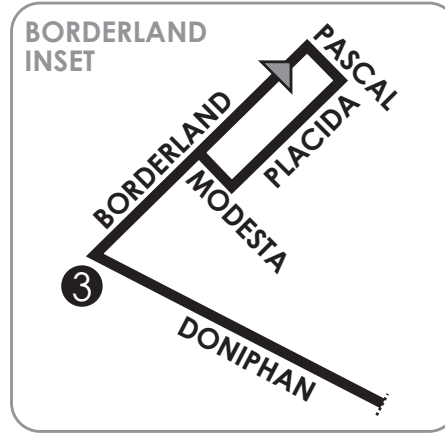

12 Doniphan Circulator

Westside Transfer Center Bay A to Doniphan & Borderland

CONNECTING POINTS TO ROUTES
 ■ Mesa & Doniphan (16,17, 20)
 ■ Westside Transfer Ctr (13,15,16,17,18,19,20)

Monday - Friday

Westside Transfer Ctr	Doniphan at Redd	Doniphan at Borderland	Doniphan at Redd	Westside Transfer Ctr
1	2	3	2	1
---	---	5:00	5:06	5:14
5:15	5:26	5:33	5:44	5:56
6:00	6:11	6:18	6:29	6:41
6:45	6:56	7:03	7:14	7:26
7:30	7:41	7:48	7:59	8:11
8:15	8:26	8:33	8:44	8:56
9:00	9:11	9:18	9:29	9:41
9:45	9:56	10:03	10:14	10:26
10:30	10:41	10:48	10:59	11:11
11:15	11:26	11:33	11:44	11:56
12:00	12:11	12:18	12:29	12:41
12:45	12:56	1:03	1:14	1:26
1:30	1:41	1:48	1:59	2:11
2:15	2:26	2:33	2:44	2:56
3:00	3:11	3:18	3:29	3:41
3:45	3:56	4:03	4:14	4:26
4:30	4:41	4:48	4:59	5:11
5:15	5:26	5:33	5:44	5:56
6:00	6:11	6:18	6:29	6:41
6:45	6:56	7:03	7:14	7:26
7:30	7:41	7:48	7:59	8:11
8:15	8:26	8:33	8:44	8:56
9:00	9:11	9:18	9:29	9:41
10:00	10:11	10:18	10:29	10:41
10:30	10:41	10:48	10:59	11:11
11:00	11:11	11:18	11:29	11:41

LEGEND

- 1 Time Point
- Bus Route
- Route Direction

12

Doniphan Circulator

Westside Transfer Center Bay A to Doniphan & Borderland

CONNECTING POINTS TO ROUTES
 ▶ Mesa & Doniphan (16,17, 20)
 ▶ Westside Transfer Ctr (13,15,16,17,18,19,20)

LEGEND

- ① Time Point
- ▬ Bus Route
- ▶ Route Direction