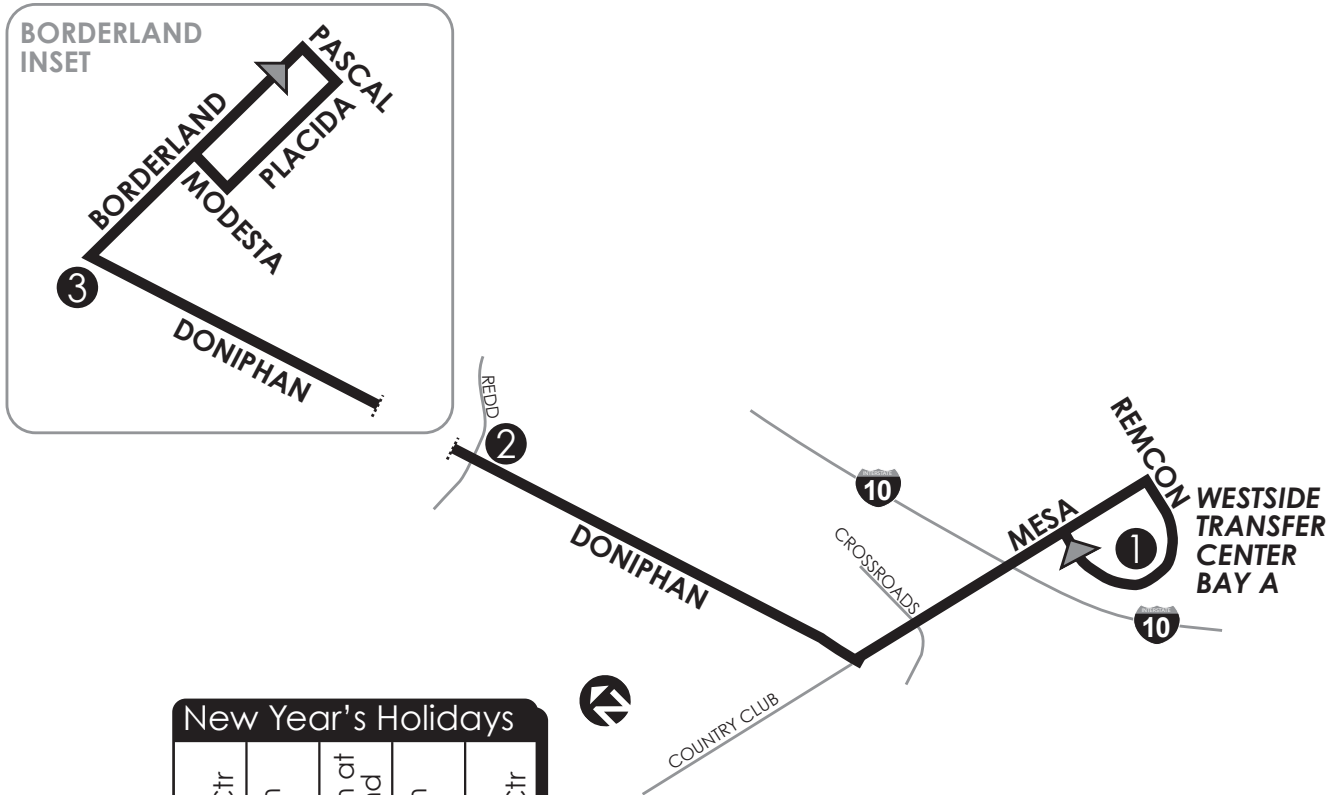

12 Doniphan Circulator

Westside Transfer Center Bay A to Doniphan & Borderland

CONNECTING POINTS TO ROUTES
 ■ Mesa & Doniphan (16,17, 20)
 ■ Westside Transfer Ctr (13,15,16,17,18,19,20)

Monday - Friday

Westside Transfer Ctr	Doniphan at Redd	Doniphan at Borderland	Doniphan at Redd	Westside Transfer Ctr
1	2	3	2	1
---	---	5:00	5:06	5:14
5:15	5:26	5:33	5:44	5:56
6:00	6:11	6:18	6:29	6:41
6:45	6:56	7:03	7:14	7:26
7:30	7:41	7:48	7:59	8:11
8:15	8:26	8:33	8:44	8:56
9:00	9:11	9:18	9:29	9:41
9:45	9:56	10:03	10:14	10:26
10:30	10:41	10:48	10:59	11:11
11:15	11:26	11:33	11:44	11:56
12:00	12:11	12:18	12:29	12:41
12:45	12:56	1:03	1:14	1:26
1:30	1:41	1:48	1:59	2:11
2:15	2:26	2:33	2:44	2:56
3:00	3:11	3:18	3:29	3:41
3:45	3:56	4:03	4:14	4:26
4:30	4:41	4:48	4:59	5:11
5:15	5:26	5:33	5:44	5:56
6:00	6:11	6:18	6:29	6:41
6:45	6:56	7:03	7:14	7:26
7:30	7:41	7:48	7:59	8:11
8:15	8:26	8:33	8:44	8:56
9:00	9:11	9:18	9:29	9:41
10:00	10:11	10:18	10:29	10:41
10:30	10:41	10:48	10:59	11:11
11:00	11:11	11:18	11:29	11:41

LEGEND

- 1 Time Point
- Bus Route
- Route Direction

12

Doniphan Circulator

Westside Transfer Center Bay A to Doniphan & Borderland

CONNECTING POINTS TO ROUTES
 ▶ Mesa & Doniphan (16,17, 20)
 ▶ Westside Transfer Ctr (13,15,16,17,18,19,20)

New Year's Holidays

Westside Transfer Ctr	Doniphan at Redd	Doniphan at Borderland	Doniphan at Redd	Westside Transfer Ctr
1	2	3	2	1
---	---	7:48	7:59	8:10
8:15	8:26	8:33	8:44	8:55
9:00	9:11	9:18	9:29	9:40
9:45	9:56	10:03	10:14	10:25
10:30	10:41	10:48	10:59	11:10
11:15	11:26	11:33	11:44	11:55
12:00	12:11	12:18	12:29	12:40
12:45	12:56	1:03	1:14	1:25
1:30	1:41	1:48	1:59	2:10
2:15	2:26	2:33	2:44	2:55
3:00	3:11	3:18	3:29	3:40
3:45	3:56	4:03	4:14	4:25
4:30	4:41	4:48	4:59	5:10
5:15	5:26	5:33	5:44	5:55
6:00	6:11	6:18	6:29	6:40

LEGEND

- ① Time Point
- ▬ Bus Route
- ▶ Route Direction