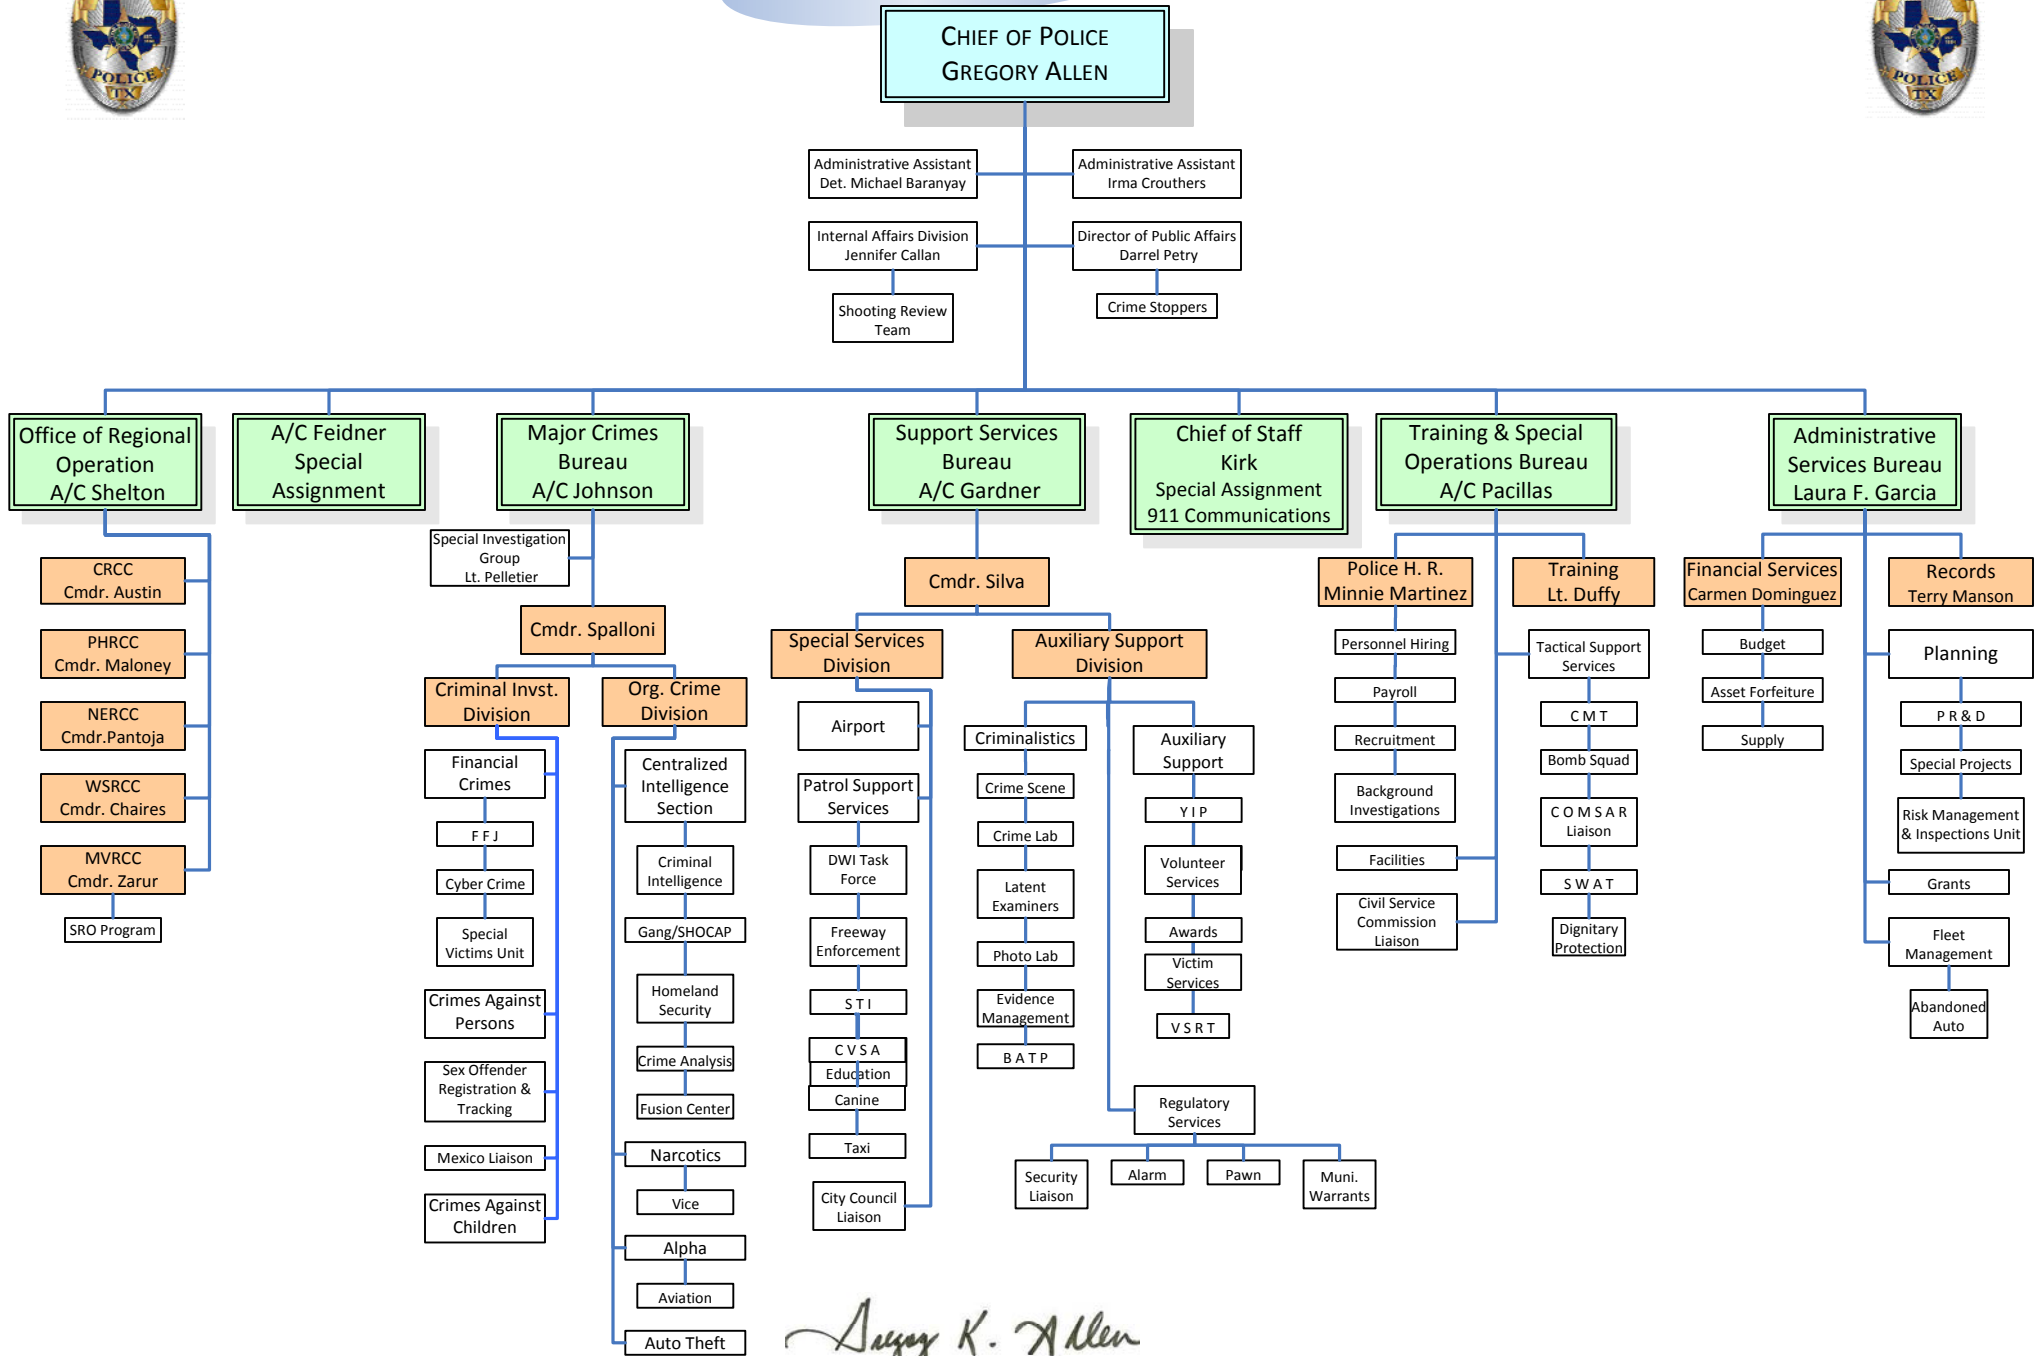

EL PASO POLICE DEPARTMENT

(Effective January 8, 2012)

Gregory K. Allen

Chief Gregory Allen